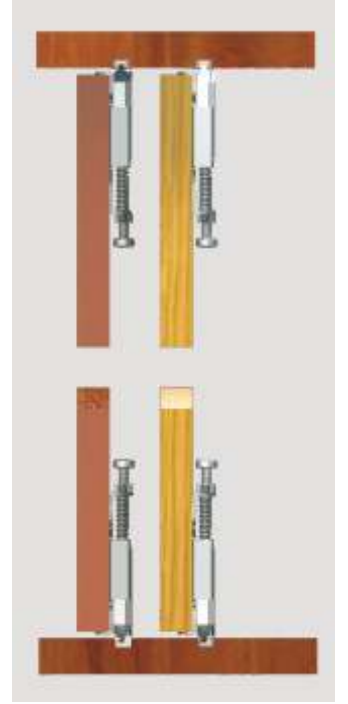

BEMAS 80 KG ADJUSTABLE SLIDING DOOR SYSTEM

BMS 1000 SET

BMS 80-1

BMS 80-2

BMS 80-3

BMS 60

ALT RAY

45 MM TEKER