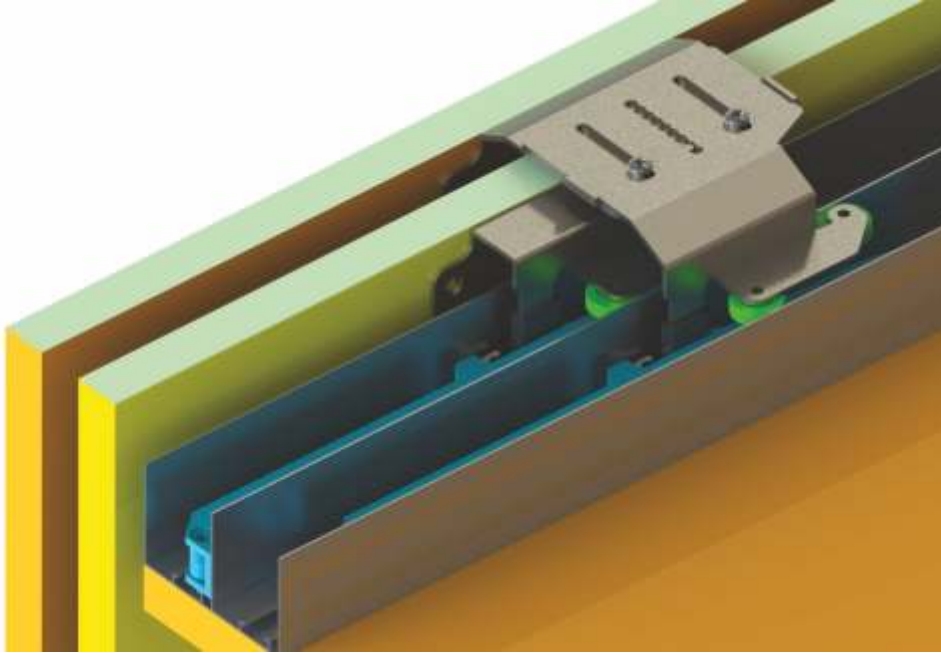

80 KG AĞIR AYARLI FRENLİ SÜRME KAPAK MEKANİZMASI

80 KG ADJUSTABLE SLIDING DOOR SYSTEM WITH SOFT CLOSES

BMS 1640 SET