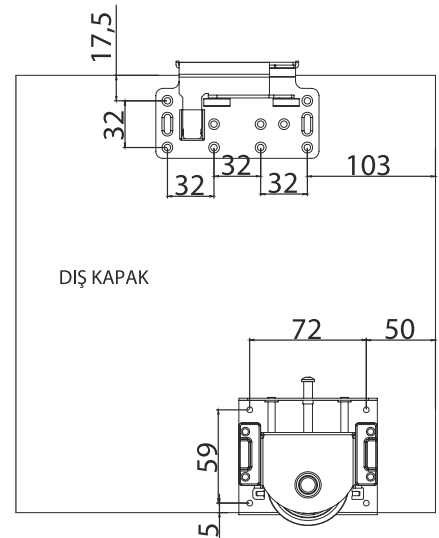

80 KG AĞIR AYARLI FRENLİ SÜRME KAPAK MEKANİZMASI

80 KG ADJUSTABLE SLIDING DOOR SYSTEM WITH SOFT CLOSES

BMS 1640 SET

DIŞ KAPAK