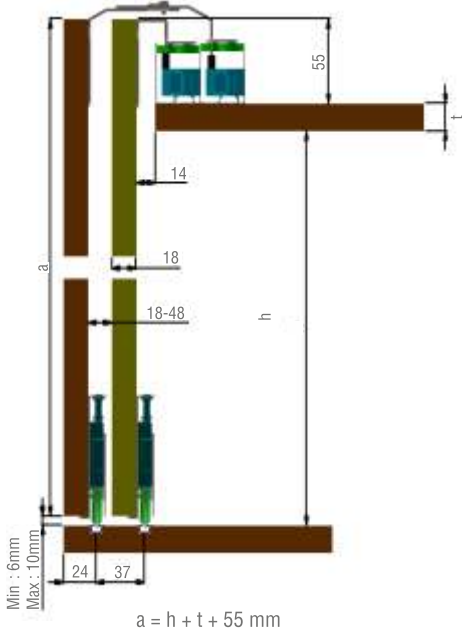

80 KG ADJUSTABLE SLIDING DOOR SYSTEM WITH SOFT CLOSES

BMS 1640 SET

BMS 80-2

BMS 1640-1

BMS 50

ÜST RAY

ALT RAY

ALT RAY

İÇ KAPAK

DIŞ KAPAK

BMS 1645 SET

BMS 50

BMS 1645-1

BMS 80-2

ALT RAY

ALT RAY