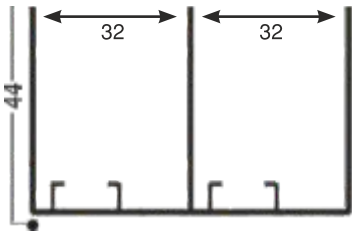

80 KG ADJUSTABLE SLIDING DOOR SYSTEM WITH SOFT CLOSES

BMS 1640 SET

BMS 80-2

BMS 1640-1

BMS 50

ÜST RAY

ALT RAY

ALT RAY