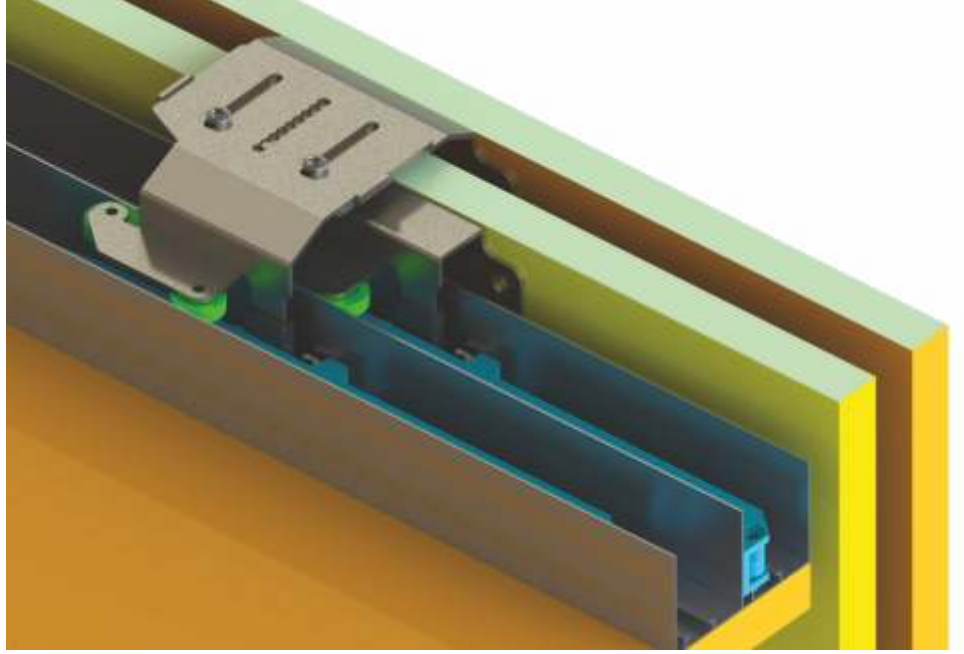

BMS 1645 SET