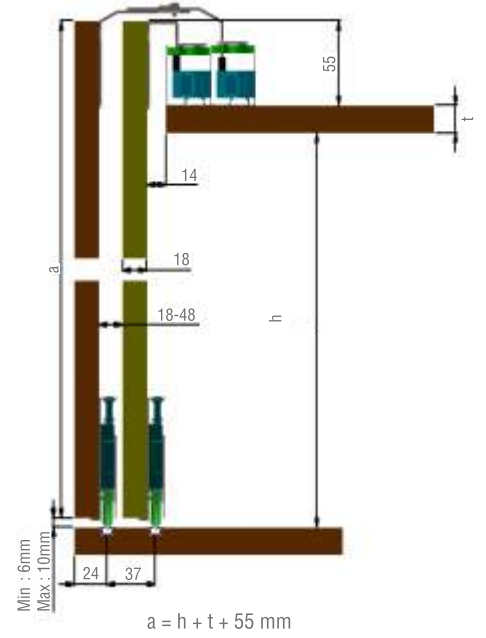

80 KG AĞIR AYARLI FRENLİ SÜRME KAPAK MEKANİZMASI

80 KG ADJUSTABLE SLIDING DOOR SYSTEM WITH SOFT CLOSES

BMS 1640 SET