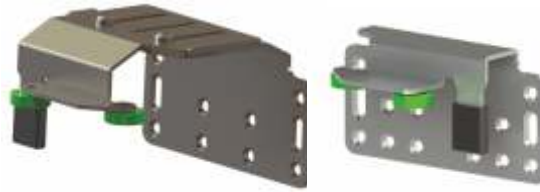

BEMAS 80 KG ADJUSTABLE SLIDING DOOR SYSTEM

BMS 1000 SET

BMS 80-1

BMS 80-2

BMS 80-3

BMS 60

ALT RAY

45 MM TEKER

BMS 1005 SET

BMS 100-1

BMS 100-2

BMS 100-3

53 MM TEKER

ALT RAY

BMS 60

80 KG AĞIR AYARLI FRENLİ SÜRME KAPAK MEKANİZMASI

80 KG ADJUSTABLE SLIDING DOOR SYSTEM WITH SOFT CLOSES

BMS 1640 SET

BMS 80-2

BMS 1640-1

BMS 50

ÜST RAY

ALT RAY

ALT RAY